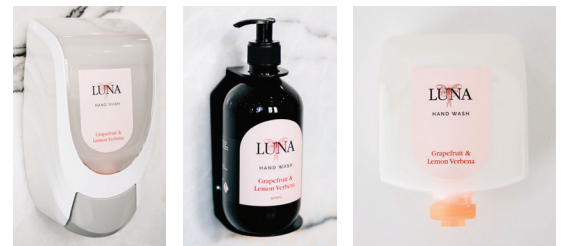

GRAPEFRUIT & LEMON VERBENA HAND WASH

A luxurious, gentle cleanser for hands containing a bright and zesty Grapefruit & Lemon Verbena fragrance.

FEATURES

- ❖ Fresh Grapefruit & Lemon Verbena fragrance
- ❖ Contains plant-based cleansers derived from coconut oil
- ❖ Leaves skin feeling silky soft
- ❖ pH neutral 5.5 to match skin pH
- ❖ Compatible with the Luna auto or manual dispenser
- ❖ Will not leave soap scum in hard water areas, making showers and basins much easier to clean
- ❖ Formulated with a blend of gentle biodegradable cleaning agents

APPLICATION

Luna Grapefruit & Lemon Verbena Hand Wash is suitable for use across a wide range of industries from Aged Care to Hospitality.

DIRECTIONS FOR USE

Wet hands and pump one or two times to dispense product onto the hands. Work up to a lather, then rinse off and dry hands.

TECHNICAL INFO

FRAGRANCE	COLOUR	FORM	PH LEVEL
Grapefruit & Lemon Verbena	Pale Straw Yellow	Liquid	5.5

AVAILABLE IN

PRODUCT	CODE
12 x 500mL Pump Pack	C10458
6 x 1L Pod	C10442
Matte Black Wall Bracket (Suits 1 x 500mL Bottle)	C10169
Matte Black Wall Bracket (Suits 2 x 500mL Bottle)	C10168
White Automatic Dispenser (Suits 1 x 1L Pod)	C10602
White Manual Dispenser (Suits 1 x 1L Pod)	C10258
Black Automatic Dispenser (Suits 1 x 1L Pod)	C10601
Black Manual Dispenser (Suits 1 x 1L Pod)	C10423